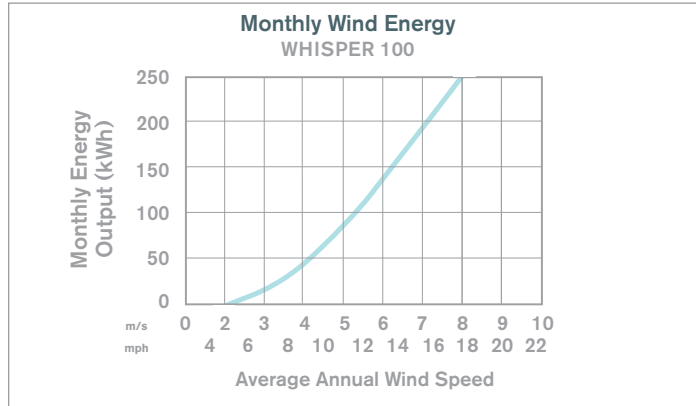

WHISPER 100

RELIABLE REMOTE POWER

Whisper 100 charges batteries for remote off-grid applications in moderate to extreme environments. Reliable operation by thousands of customers makes Whisper 100 the top selling small wind turbine in its class. Available in a standard finish or a corrosion resistant finish for coastal or extreme environments.

Technical Specifications

Rotor Diameter	2.1 m (7 ft)
Weight	21 kg (47 lb) box: 22.56 kg (74 lb)
Shipping Dimensions	1295 x 508 x 330 mm (51 x 20 x 13 in)
Mount	6.35 cm (2.5 in schedule 40) pipe
Start-Up Wind Speed	3.4 m/s (7.5 mph)
Voltage	12, 24, 48 VDC
Rated Power	900 watts at 12.5 m/s (28 mph)
Turbine Controller	Whisper controller
Body	Cast aluminum/corrosion resistant option
Blades	(3) Carbon reinforced fiberglass
Overspeed Protection	Patented side-furling
Kilowatt Hours Per Month	100 kWh/mo at 5.4 m/s (12 mph)
Survival Wind Speed	55 m/s (120 mph)
Monitoring	Optional LCD Display