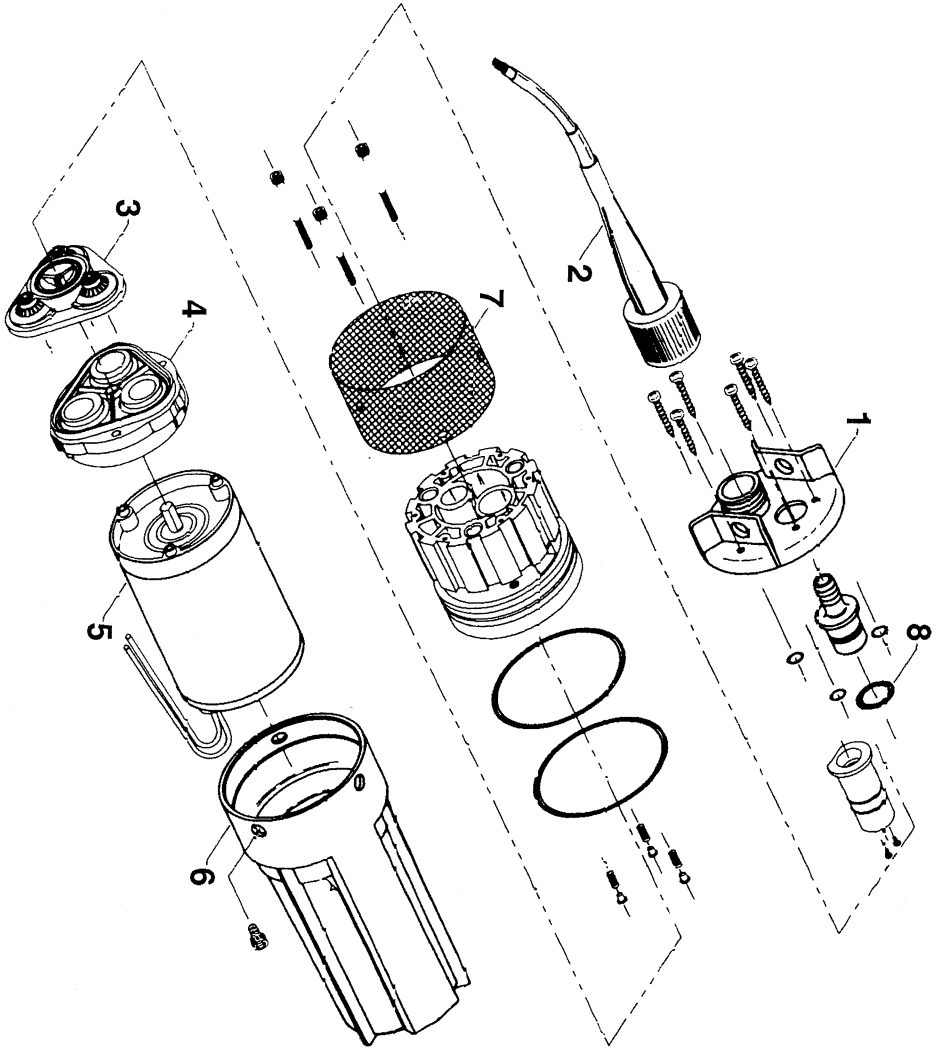

## 9300 Series Parts Kit List

Model Number	1	2	3	4	5	6	7	8
9325-043-101	Lift Plate	Cable Plug	Valve	Lower Housing	Motor	Canister	Filter Screen	O-Ring
	94-135-00	94-136-00	94-137-00	94-138-00	94-139-00	94-140-00	94-141-00	94-142-00